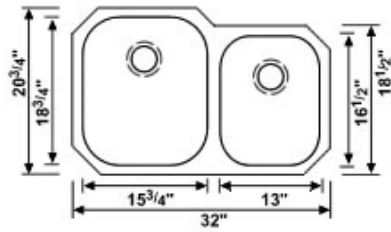

## 18 GAUGE UNDERMOUNT STAINLESS STEEL UNDERMOUNT SINKS:

Equal Double Bowl

Large/Medium (60/40) Bowl

Super Single Bowl

#209 – Small Porcelain Vanity Bowl – (White or Biscuit) 15” x 12”

### **K-125 solid surface double bowl kitchen sink**

All dimensions are approximate and are provided for planning purposes only.

### **V-125 solid surface bathroom vanity bowl**

All dimensions are approximate and are provided for planning purposes only.