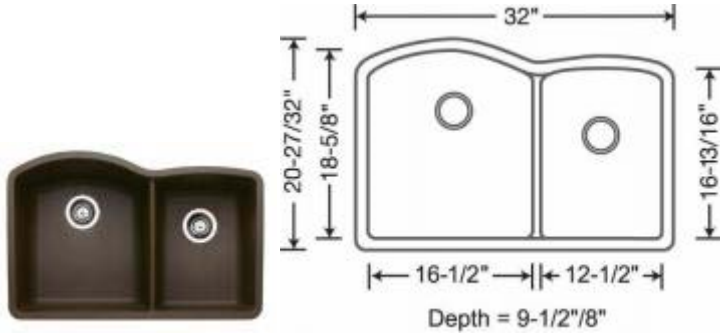

BLANCO SILGRANIT (QUARTZ) SINKS:

Large/Medium Bowl (60/40)

#511-709 Café Brown

#511-707 – Anthracite (Black)

Equal Double Bowl

#511-704 – Café Brown