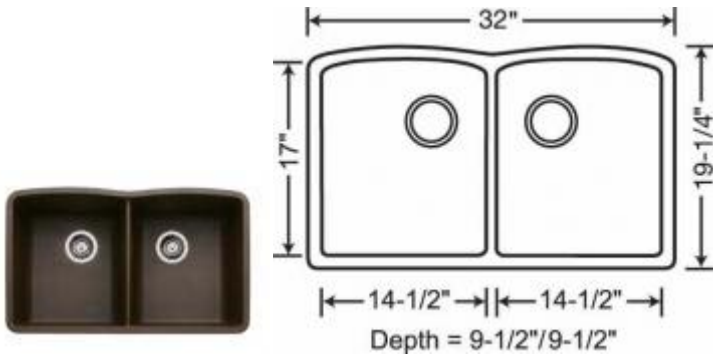

#511-702 – Anthracite (Black)