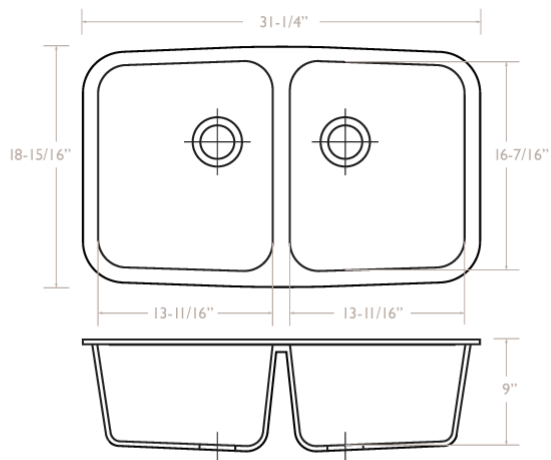

LIVINGSTONE SOLID SURFACE SINKS:

Available in Brilliant White, Soft White, and Creamy White

K-125 solid surface double bowl kitchen sink