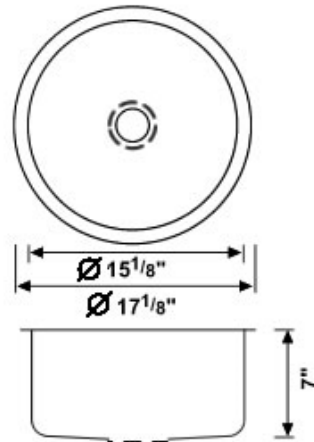

15" Round Bowl