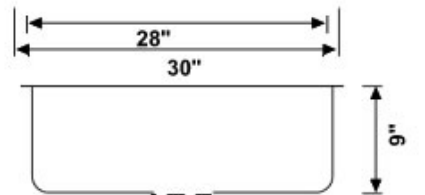

## 18 GAUGE UNDERMOUNT STAINLESS STEEL UNDERMOUNT SINKS:

Equal Double Bowl

Large/Medium (60/40) Bowl

Super Single Bowl

### **K-125 solid surface double bowl kitchen sink**

All dimensions are approximate and are provided for planning purposes only.

### **V-125 solid surface bathroom vanity bowl**

All dimensions are approximate and are provided for planning purposes only.