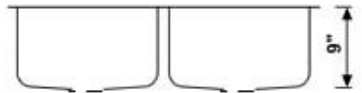

## 18 GAUGE UNDERMOUNT STAINLESS STEEL UNDERMOUNT SINKS:

Equal Double Bowl

Large/Medium (60/40) Bowl

Super Single Bowl