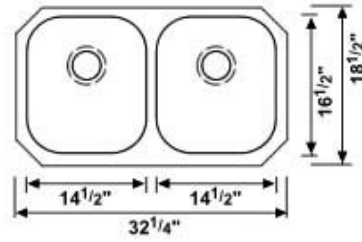

## 18 GAUGE UNDERMOUNT STAINLESS STEEL UNDERMOUNT SINKS:

Equal Double Bowl

Large/Medium (60/40) Bowl

Super Single Bowl

#209 – Small Porcelain Vanity Bowl – (White or Biscuit) 15” x 12”

### **K-125 solid surface double bowl kitchen sink**

All dimensions are approximate and are provided for planning purposes only.

### **V-125 solid surface bathroom vanity bowl**

All dimensions are approximate and are provided for planning purposes only.