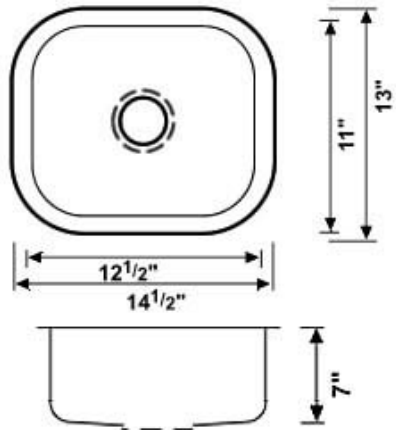

18 GAUGE UNDERMOUNT STAINLESS STEEL UNDERMOUNT SINKS:

Bar/Veggie Bowl