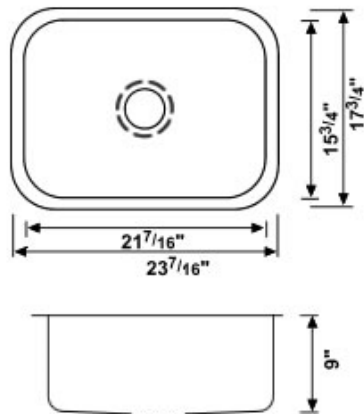

## 18 GAUGE UNDERMOUNT STAINLESS STEEL UNDERMOUNT SINKS:

Bar/Veggie Bowl

15" Round Bowl

Medium Single Bowl

**PORCELAIN UNDERMOUNT VANITY BOWLS:**

#210 – Large Porcelain Vanity Bowl – (White or Biscuit) 17” x 14”

#209 – Small Porcelain Vanity Bowl – (White or Biscuit) 15” x 12”

### **K-125 solid surface double bowl kitchen sink**

All dimensions are approximate and are provided for planning purposes only.

### **V-125 solid surface bathroom vanity bowl**

All dimensions are approximate and are provided for planning purposes only.